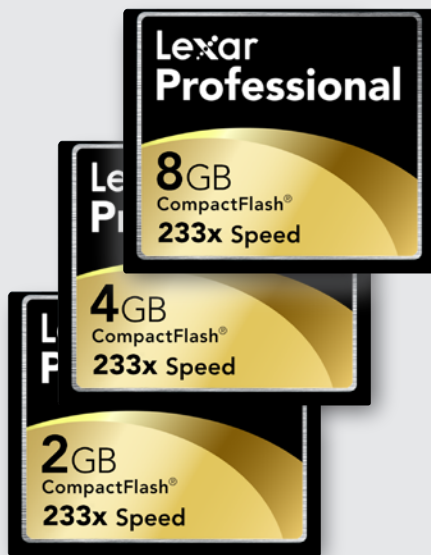

Product Highlights:

- High-speed, professional-level performance and reliability
- Capture high-quality images with your DSLR equipment
- Recover lost or deleted images with Image Rescue™ 3 software*
- Free, dedicated professional technical support
- Limited lifetime warranty

Capacities:

2GB
4GB
8GB

Professionally Designed for High-Speed Performance

Lexar offers a comprehensive line of award-winning memory cards in various speeds, formats, and capacities, which include innovative features and valuable free software. With so many options, it's easy to find the perfect Lexar memory card to fit your workflow needs.

Trusted by professional photographers, the Lexar Professional 233x CompactFlash® (CF) memory card provides reliable high-speed performance so you can capture high-quality images and get the most out of your DSLR equipment. The Lexar Professional 233x CF card is available in 2GB, 4GB, and 8GB capacities.

Get the Most Out of Your Memory Card

Amazing Speed. The Lexar Professional 233x CF card is ideal for advanced photo enthusiasts and professional photographers who demand optimal performance from both the memory card and DSLR camera they use. The cards are available in a range of capacities up to 8GB, and capable of minimum sustained write speeds of 35MB per second when used with a UDMA-enabled device so you can keep shooting. The incredibly fast read/write speeds of the card fully leverage your camera's high-speed processor and accelerate image download times, making it a top choice among professional photographers.

Includes Valuable Downloadable Software. The Lexar Professional 233x CF card includes Lexar Image Rescue™ 3 software, which recovers most photo, video, and audio files, even if they've been erased or the card has been corrupted.* The software can also reformat the card, securely delete images, and report on the overall condition of the card, so you can ensure it's in perfect working order for your next shoot. The software is available for free download with purchase of the card.

Outstanding Performance and Reliability. Capable of sustained read/write speeds of 35MB per second, the Lexar Professional 233x CF card speeds up capture times, vastly improves download time, and gives you faster recycle time to eliminate waiting between shots. Lexar Professional cards come with a limited lifetime warranty and a free, dedicated customer support line. Designed with professionals in mind, the Lexar Professional 233x CF card improves your workflow so you can focus on your photography.

*Image or other data recovery is not 100% guaranteed.

The Lexar "x" speed rating describes minimum write speed capability where x=150KB/sec sustained write speed. Actual usable memory capacity may vary. 1MB equals 1 million bytes; 1GB equals 1 billion bytes.

www.lexar.com